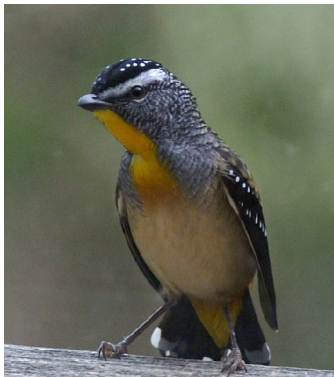

Spotted Pardalote, by www.chappo1.com